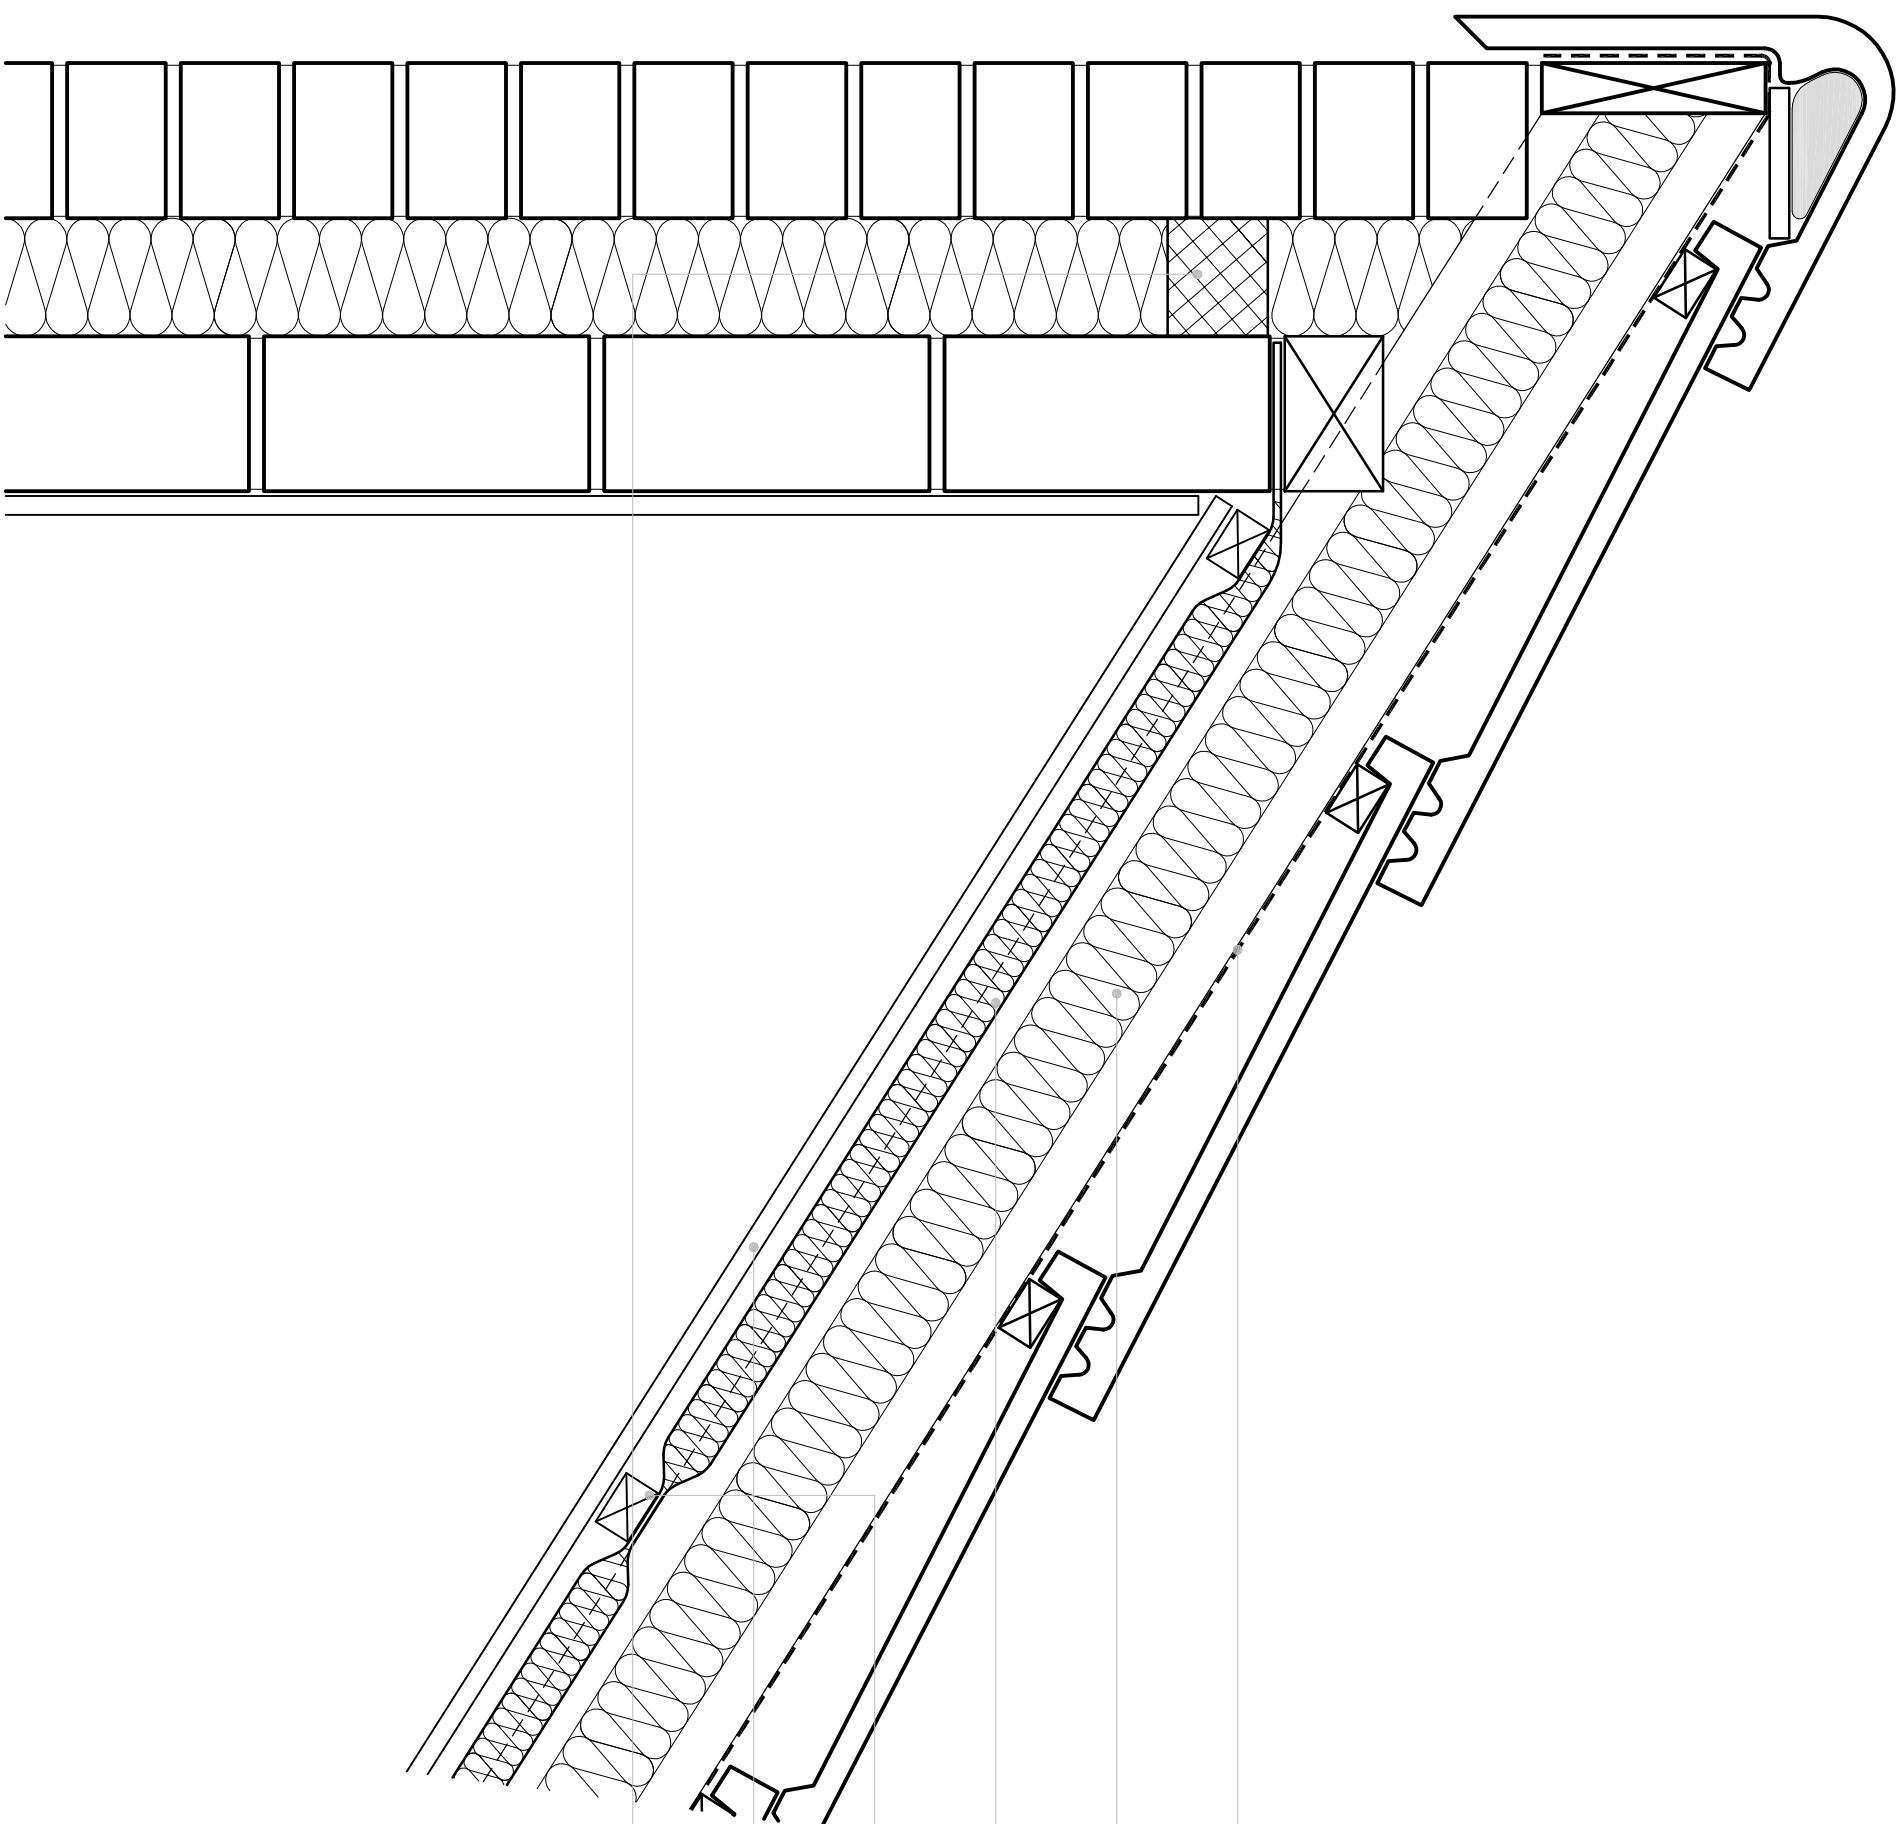

048\_MONO PITCH DETAIL - TLX SILVER

BREATHER MEMBRANE

INSULATION

TLX SILVER MULTIFOIL INSULATION

CROSS BATTEN

PLASTERBOARD

CAVITY CLOSER